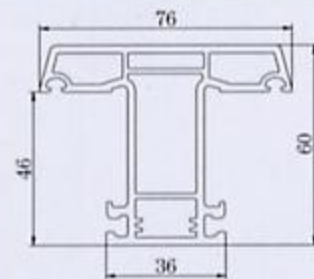

OPENING WINDOW PROFILE SYSTEM 60

Frame-BR60

Mullion-SE76N

Opening Screen Sash-MF60

Screen Sash-MF60N

Outward Sash-SF78C

Z Mullion-PZ76N

Inward Sash-FR73N

Mullion-SE76

Outward Sash or Mullion-UP76

Pseudo Mullion-JT61