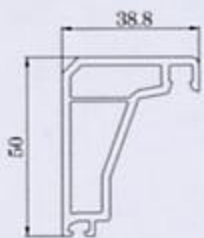

OPENING WINDOW PROFILE SYSTEM 60

Frame-BR60

Mullion-SE76N

Opening Screen Sash-MF60

Screen Sash-MF60N

Outward Sash-SF78C

Z Mullion-PZ76N

Inward Sash-FR73N

Mullion-SE76

Outward Sash or Mullion-UP76

Pseudo Mullion-JT61