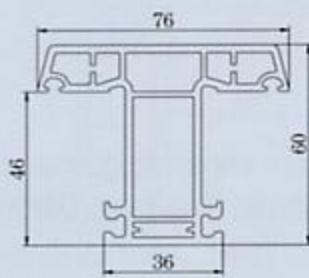

Outward Sash or Mullion-UP76