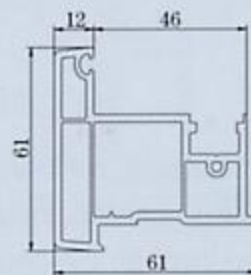

Pseudo Mullion-JT61