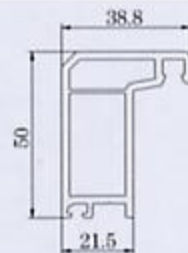

OPENING WINDOW PROFILE SYSTEM 60

Frame-BR60

Mullion-SE76N

Opening Screen Sash-MF60

Screen Sash-MF60N

Outward Sash-SF78C

Z Mullion-PZ76N

Inward Sash-FR73N