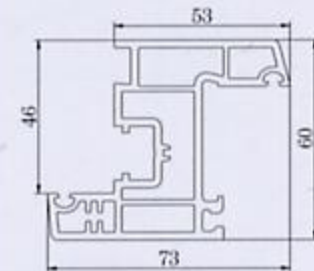

OPENING WINDOW PROFILE SYSTEM 60

Frame-BR60

Mullion-SE76N

Opening Screen Sash-MF60

Screen Sash-MF60N

Outward Sash-SF78C

Z Mullion-PZ76N

Inward Sash-FR73N

Mullion-SE76

Outward Sash or Mullion-UP76

Pseudo Mullion-JT61