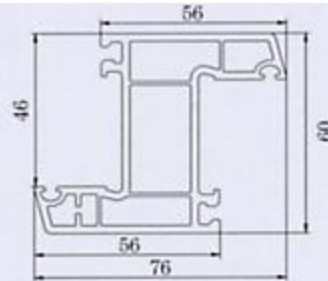

OPENING WINDOW PROFILE SYSTEM 60

Frame-BR60

Mullion-SE76N

Opening Screen Sash-MF60

Screen Sash-MF60N

Outward Sash-SF78C

Z Mullion-PZ76N

Inward Sash-FR73N