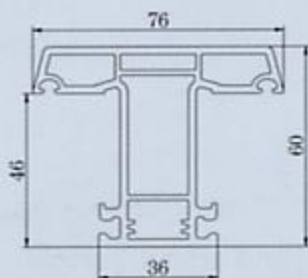

OPENING WINDOW PROFILE SYSTEM 60

Frame-BR60

Mullion-SE76N

Opening Screen Sash-MF60

Screen Sash-MF60N

Outward Sash-SF78C

Z Mullion-PZ76N

Inward Sash-FR73N

Mullion-SE76

Outward Sash or Mullion-UP76

Pseudo Mullion-JT61